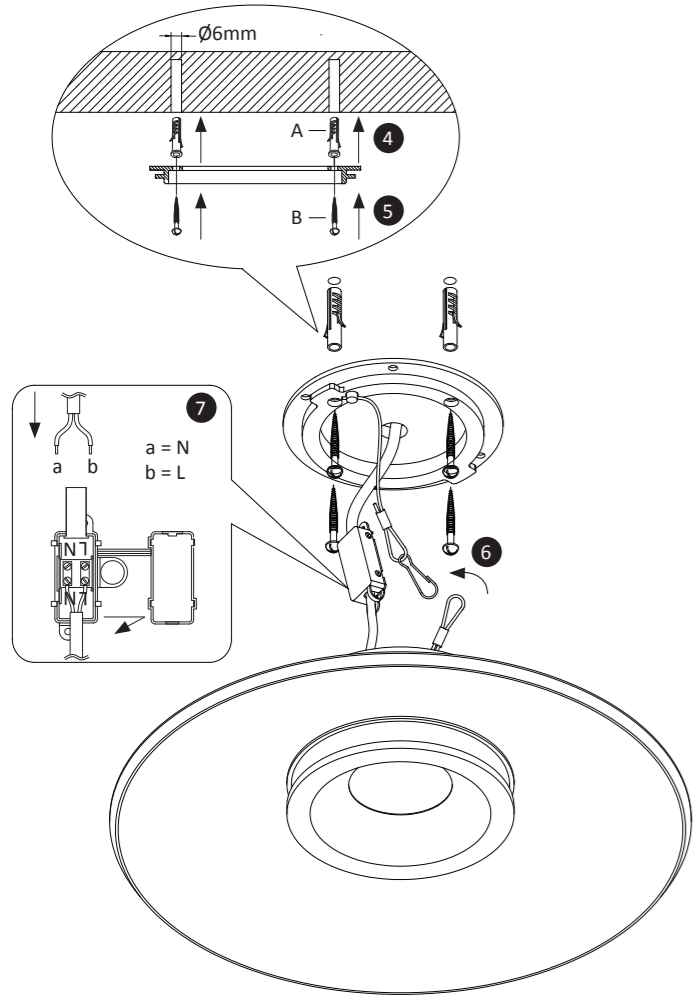

### 838633

230V / 50Hz~

LED

1 x LED-Board 9V DC / 4,3W  
1 x LED-Board 27V DC / 13,4W

4x

4x

4

5