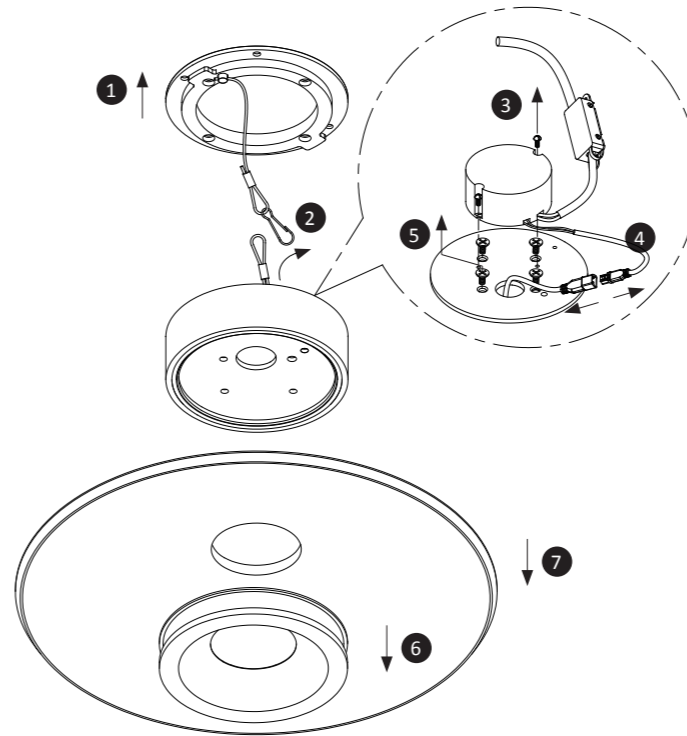

### 838633

230V / 50Hz~

LED

1 x LED-Board 9V DC / 4,3W  
1 x LED-Board 27V DC / 13,4W

4x

4x

4

5