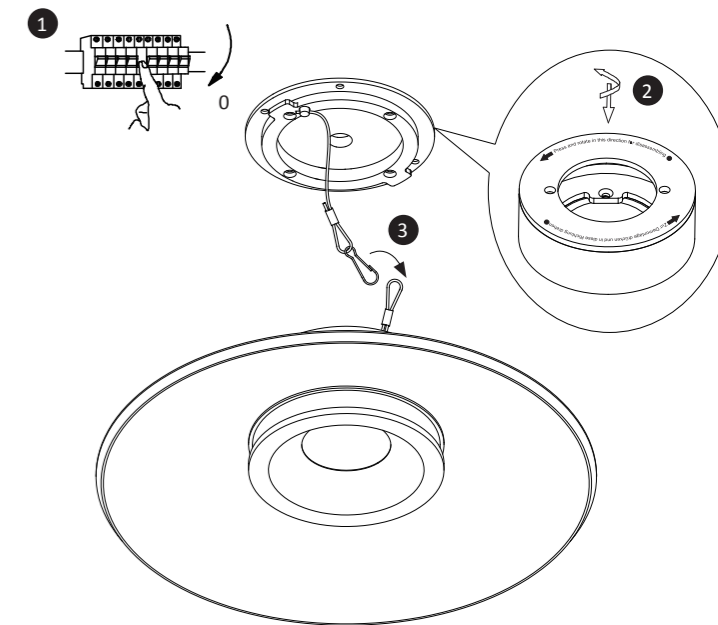

GB

This product contains a light source of energy efficiency class <F>. This product contains a light source of energy efficiency class <F>.

FR

Ce produit comprend une source de lumière de classe d'efficacité énergétique <F>
Ce produit comprend une source de lumière de classe d'efficacité énergétique <F>

ES

Este producto contiene una fuente de luz de la clase de eficiencia energética <F>.
Este producto contiene una fuente de luz de la clase de eficiencia energética <F>.

HR

Ovaj proizvod sadrži izvor svjetlosti energetskog razreda <F>.
Ovaj proizvod sadrži izvor svjetlosti energetskog razreda <F>.

HU

Ez a termék <F> energiahatékonysági osztályba tartozó fényforrást tartalmaz.
Ez a termék <F> energiahatékonysági osztályba tartozó fényforrást tartalmaz.

IT

Questo prodotto contiene una sorgente luminosa della classe di efficienza energetica <F>.
Questo prodotto contiene una sorgente luminosa della classe di efficienza energetica <F>.

NL

Dit product bevat een lichtbron van energie-efficiëntieklasse <F>.
Dit product bevat een lichtbron van energie-efficiëntieklasse <F>.

LED 13,4W/4,3W
1373lm/680lm

22 W
600 lm

t 25.000 h

T_K 2700 K

15.000 x

< 0,5 s

838633

230V / 50Hz~

LED

1 x LED-Board 9V DC / 4,3W
1 x LED-Board 27V DC / 13,4W

4x

4x